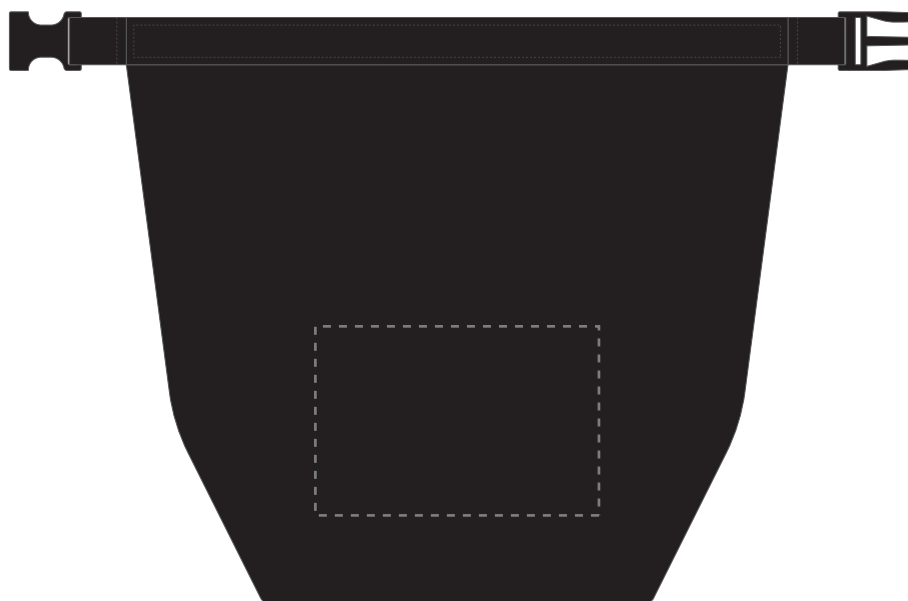

Your Ref:

Quantity:

Product Code: QB0010

Our Ref:

Version: 1

Product Colour: BLACK

PRINTING CONCERNS:

We stock this item in the following colours

**PANTONE REFERENCE(S)** Full colour transfer

ARTWORK SCALE 25%

Product Image for visualisation
- colours may vary

The dashed line is to demonstrate print area and will not appear on your printed item

PLEASE NOTE: